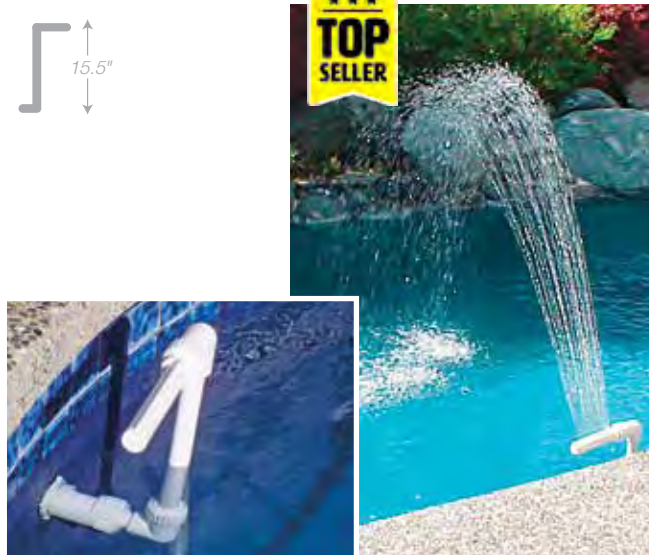

Pool & Spa Waterfall Fountain

- Fully adjustable spray height and direction
- Fits most 1.5" threaded return fittings in above ground and in-ground pools
- Quick and easy installation
- Color: White
- Package: Box
- Size: 10¼" W x 7½" L x 15½" H
- Case Pack – 6