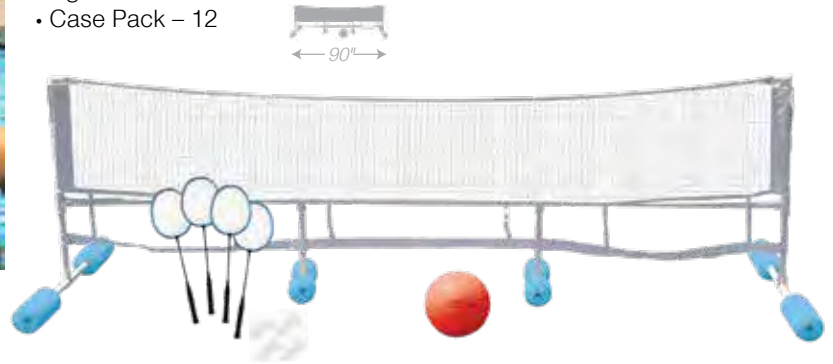

72708
Super Combo Water Volleyball / Badminton Game

- Non-corrosive PVC tubing
- Polyfoam floats
- Heavy-duty nylon netting
- Set includes: deluxe water volleyball with inflating needle, 4 metal badminton rackets and 2 birdies
- Color: White
- Package: Box
- Size: 90" W x 21" H x 24" D
- Age: 8+ Years
- Case Pack – 12