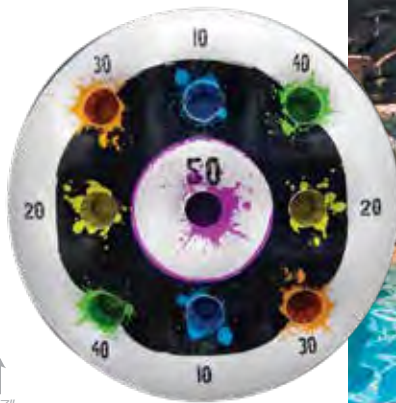

86193 Toss 'N' Splash

- Score the most points and win
- Set includes a floating game and ten game balls
- 9 pockets, each with an assigned point value
- Versatile and lightweight
- Fun for the pool, lawn or deck
- Color: Multi
- Package: Box
- Size: 27" Diameter
- Gauge: 10g (0.25mm)
- Age: 8+ Years
- Case Pack - 6