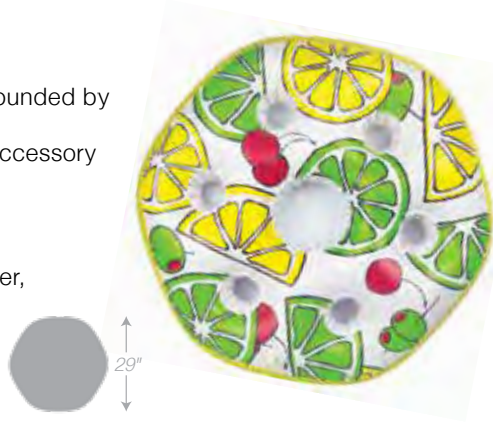

54508
Refreshment Float

- Sturdy center tray surrounded by 6 beverage holders
- Perfect floating party accessory
- Durable fun shape
- Color: Multi
- Package: Box
- Size: 5" H x 29" Diameter, deflated
- Gauge: 10g (0.25mm)
- Age: Adult
- Case Pack – 12