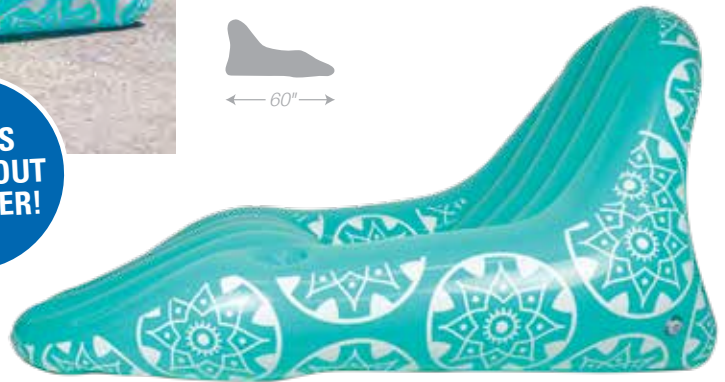

Imperial Lounge

- Enjoy floating in the lap of luxury
- High-profile contoured design provide upright lounging in or out of the water
- Perfect for poolside use
- Includes integrated beverage pocket
- Includes inflate / deflate valve
- Color: Green
- Package: Box
- Size: 60" L x 34" W, deflated
- Gauge: 12g (0.30mm)
- Age: Adult
- Case Pack – 3

**WORKS
IN AND OUT
OF WATER!**