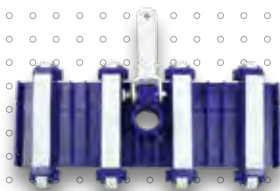

21173

21195

21189

27101

21174

21188

21190

27514

20174

20175

21328

21346

20171

20160

27400

20177

20178

33430

28300