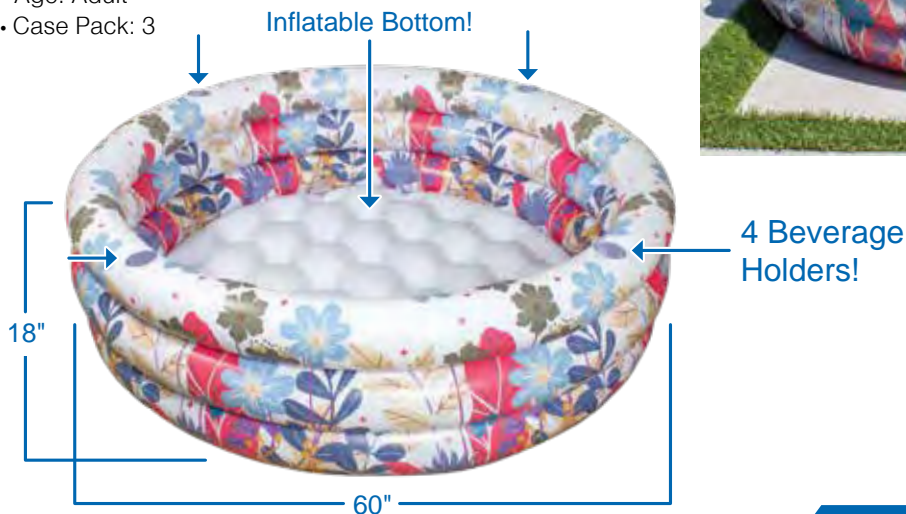

81606
Summer Garden Inflatable Pool

- Cool off and enjoy some well-deserved ME TIME!
- For use on patios, decks, lawns and other smooth surfaces – Perfect for apartment or condo living!
- Includes FOUR cup holders
- INFLATABLE BOTTOM for sitting comfort
- Includes drain plug for easy water disposal
- Includes easy inflate / deflate valves
- Color: Multi
- Package: Box
- Size: 5' Diameter, deflated
- Gauge: 12g (0.30mm)
- Age: Adult
- Case Pack: 3

5FT DIAMETER!