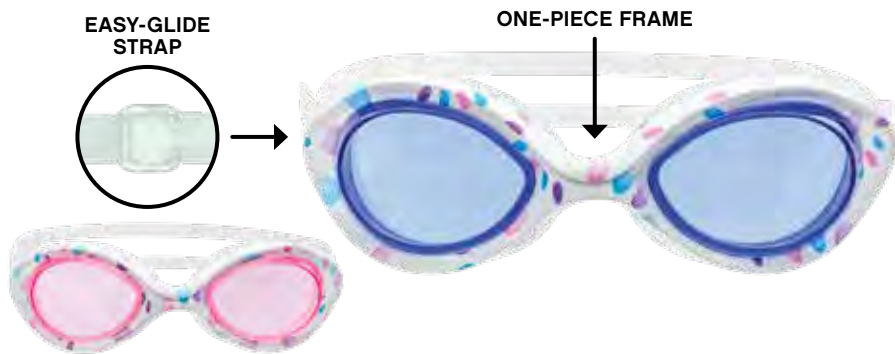

94006

Designer Sport Goggles

- Wide-angle lens for enhanced field of vision
- Tinted lens for enhanced visibility for indoor / outdoor swimming
- UV protected / Anti-fog lens
- One-piece frame
- SILICONE eye gaskets and split strap for durability and a comfortable seal
- Adjustable buckle
- Color: Polka Dot Assorted: Blue, Pink

FASHION DESIGN WITH A PURPOSE

94007

Reflector Sport Goggles

- Wide-angle curved lens for enhanced field of vision
- Mirror lens for enhanced visibility
- UV protected / Anti-fog lens
- One-piece frame with flexible nose bridge
- SILICONE eye gaskets and strap for durability and a comfortable seal
- PRESS-LEVER Easy-glide buckle for rapid fit
- Color: Assorted: Blue, Black