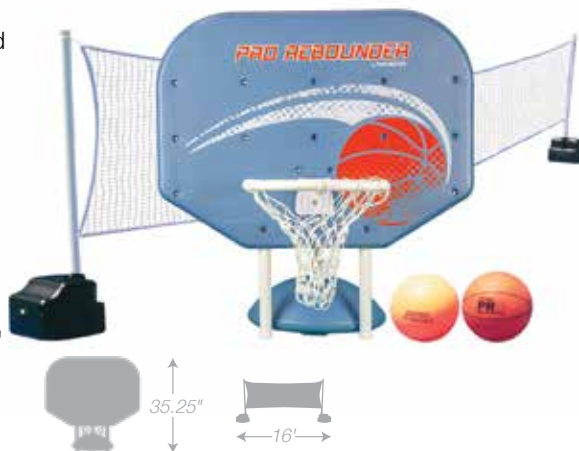

Pro Rebounder Poolside Basketball / Volleyball Game Combo

- All-weather hard-body backboard
- Polyform bases can be filled with water or sand
- Hand-woven polyethylene net
- 14" PVC hoop and PVC supports
- Set includes: basketball game, Classic Pro game ball, net, poles, pole support bases, and deluxe water volleyball with inflating needle
- Color: Blue
- Package: Box
- Volleyball net extends over 36' with ties
- Size (volleyball game): 16' W x 2½' H
- Size (basketball game): 34" W x 35¼" H x 32½" D; Backboard size: 34" W x 25½" H
- Age: 15+ Years
- Case Pack – 1