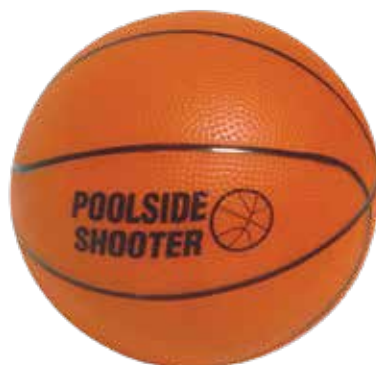

72698

Poolside Shooter Water Basketball

- Color: Orange
- Package: Bulk
- Size: 7½" Diameter, deflated
- Age: 8+ Years
- Case Pack – 12