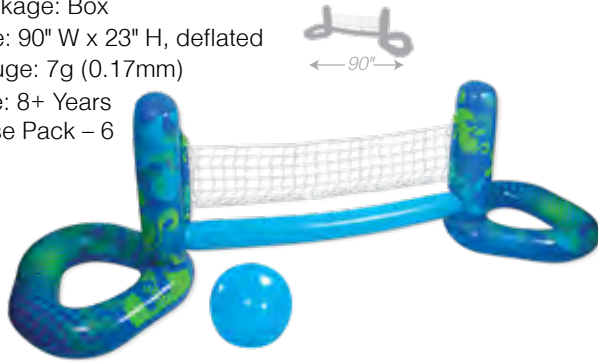

86196

Volleyball Game

- Inflatable posts with wide base support
- Integrated 44" net
- Inflatable 11" volleyball included
- Color: Blue / Green
- Package: Box
- Size: 90" W x 23" H, deflated
- Gauge: 7g (0.17mm)
- Age: 8+ Years
- Case Pack – 6