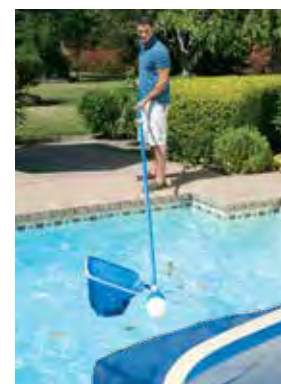

See price list for details

PATENTED PRODUCT!

29012 - Swivel Skim Elite

- Bi-directional floating skimmer allows for extended reaching with no back strain
- Floating skimmer frame bears weight and swivels in push and pull positions for quick and easy cleaning
- ABS material with fine mesh pocket
- Use with any standard pool pole
- US Patent #7033490
- Package: Box
- Size: 20" W x 13.375" L
- Case Pack – 6

EASY AS 1, 2, 3

1 PUSH

2 PULL

3 COLLECT

PATENTED PRODUCT!

29014 - Easy Skim

- Perfect for above-ground Pools
- Bi-directional floating skimmer for extended reaching
- Rotates from side to side for easy maneuvering
- PVC outer frame and handle
- Support float bears weight for quick skimming
- 13" fine mesh pocket
- Use with any standard pool pole
- US Patent #7033490
- Package: Box with hang tab
- Size: 21" W x 15" L
- Case Pack – 6

YOUR #1 DEBRIS COLLECTING SOLAR COVER ACCESSORY

29016 - Cover Catch

- Allows for quick collection of leaves and debris from top of pool covers
- Works with solar covers as well as traditional pool covers
- Weighted poolside deck plate and mesh net
- Sweep or hose leaves into net, fold and dispose of leaves
- Folds up for easy storage
- Package: Box
- Size: 43.75" W x 33.5" L
- Case Pack – 6

29018 - Pole Pivot

- Adjustable connector for standard pool poles
- Provides optimal angles for hard-to-reach areas
- Connects to skimmers, rakes, brushes, and vacuum tools
- Adjusts from 90° to 180° in 22.5" increments
- Push-button release locks desired angle into place
- Flared hole guides for easy attachment
- Elongated slots for side-to-side vacuum maneuverability
- Package: Blister Card
- Size: 2.125" W x 10.125" H
- Case Pack – 12