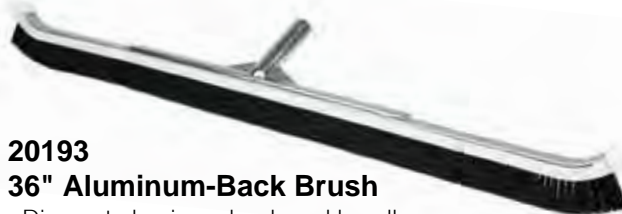

36" Aluminum-Back Brush

- Die-cast aluminum back and handle
- Aluminum channel set on durable PVC backing
- Curved-body design with mar-proof end caps
- Nylon bristles for long-lasting durability
- Case Pack – 6