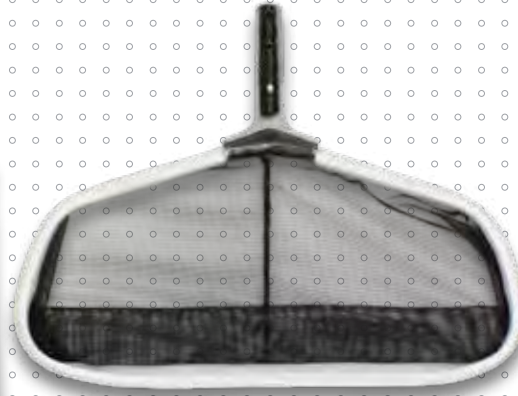

Heavy-duty materials designed with high-performance functionality for service professionals demanding long-lasting investment tools.

21184