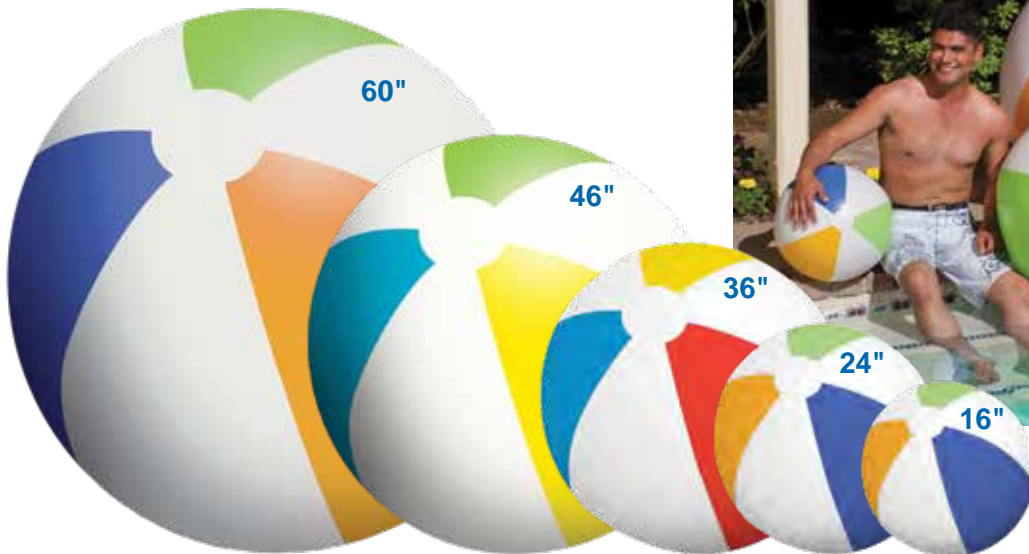

87420

Islander Two Person Boat

- Comfy, rugged boat
- Great for pools or protected beach areas
- Durable oar locks (oars not included)
- Perimeter rope
- Color: Orange
- Package: Box
- Size: 45" W x 75" L, deflated
- Gauge: 16g (0.40mm)
- Age: 8+ Years
- Case Pack – 4

- Traditional 6 panel beach ball
- Color: Multi
- Package: Polybag with insert

**81178
60" Giant Play Ball**

- Size: 60" Diameter, deflated
- Gauge: 9.6g (0.24mm)
- Age: 8+ Years
- Case Pack – 12

**81146
46" Play Ball**