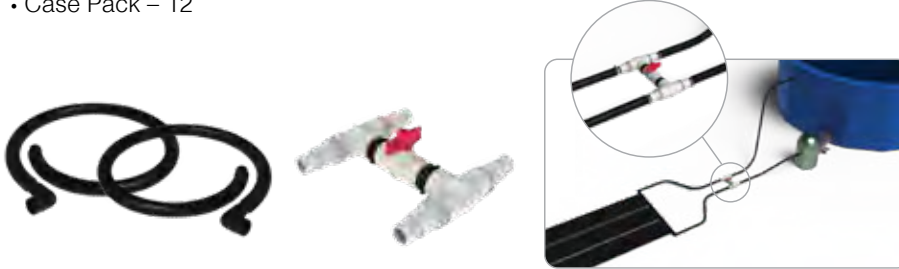

59012

Solar Panels Accessory Kit - Box

- For use with above-ground pool solar heating panels
- Regulator valve for easy control of cold and warm water flow
- Easy to assemble
- Size: 5' L x 1 1/4" Diameter
- Kit includes: (2) 1 1/4" connector hoses, (4) stainless steel clamps, (1) regulator valve, (1) water controller and (2) hose reducers
- Case Pack – 12