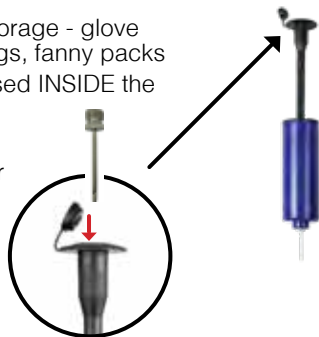

72681

6" Mini Hand Pump

- On-the-go size for compact storage - glove compartments, sport / tote bags, fanny packs
- INCLUDES pump needle housed INSIDE the handle with easy-open cap
- Color: Blue
- Package: Polybag with header
- Size: 6" L
- Case Pack: 24