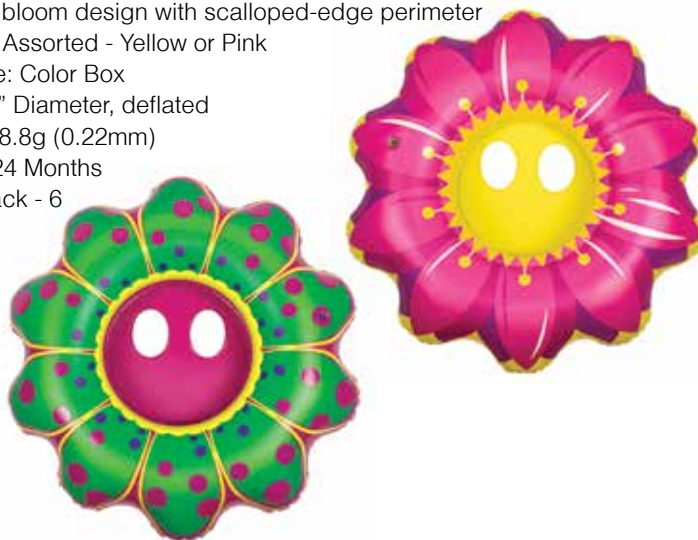

81547 Duck Baby Rider

- Ahoy Matey! Ready for sailing fun
- Retractable / removable canopy for shade option
- Drop-seat style with leg openings
- Color: Multi
- Package: Box
- Size: 32" W x 36" L, deflated
- Gauge: 10g (0.25mm)
- Age: 8 - 24 Months
- Case Pack – 12

**A**

A

81539

Flamingo Baby Rider

- Comfortable and secure drop seat with ample leg openings
- Wide side wings for water stability
- Color: Pink
- Package: Box
- Size: 24" W x 30" L, deflated
- Gauge: 10g (0.25mm)
- Age: 8 - 24 Months
- Case Pack - 6

81541

Flower Baby Rider

- Comfortable pocket seat with ample-sized leg openings
- Colorful bloom design with scalloped-edge perimeter
- Color: 2 Assorted - Yellow or Pink
- Package: Color Box
- Size: 34" Diameter, deflated
- Gauge: 8.8g (0.22mm)
- Age: 8-24 Months
- Case Pack - 6