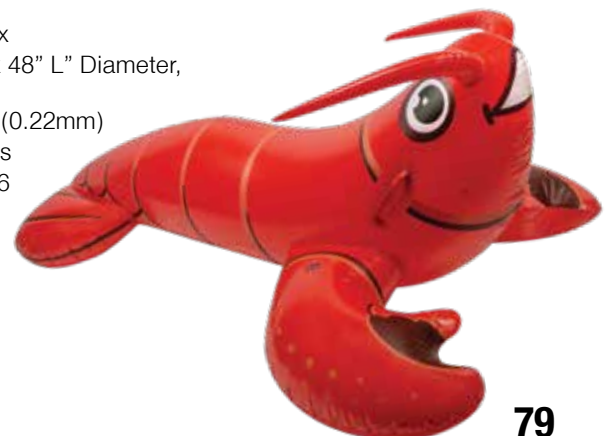

Check out our matching Adult Waterbug on page 61

85601 Lobster Lounge

- Big CLAWS, Big ANTENNAS!
- Perfect for beginning loungers
- Black mesh center seat
- Color: Red
- Package: Box
- Size: 24" W x 33" L, deflated
- Gauge: 8g (0.20mm)
- Age: 6+ Years
- Case Pack – 12

81771 Lobster Rider

- On-the-water CRUSTACEAN fun!
- Features oversized claws, wide tail, antennae, and large body for water stability
- Includes two integrated handles
- Color: Red
- Package: Box
- Size: 38" W x 48" L" Diameter, deflated
- Gauge: 8.8g (0.22mm)
- Age: 8+ Years
- Case Pack - 6